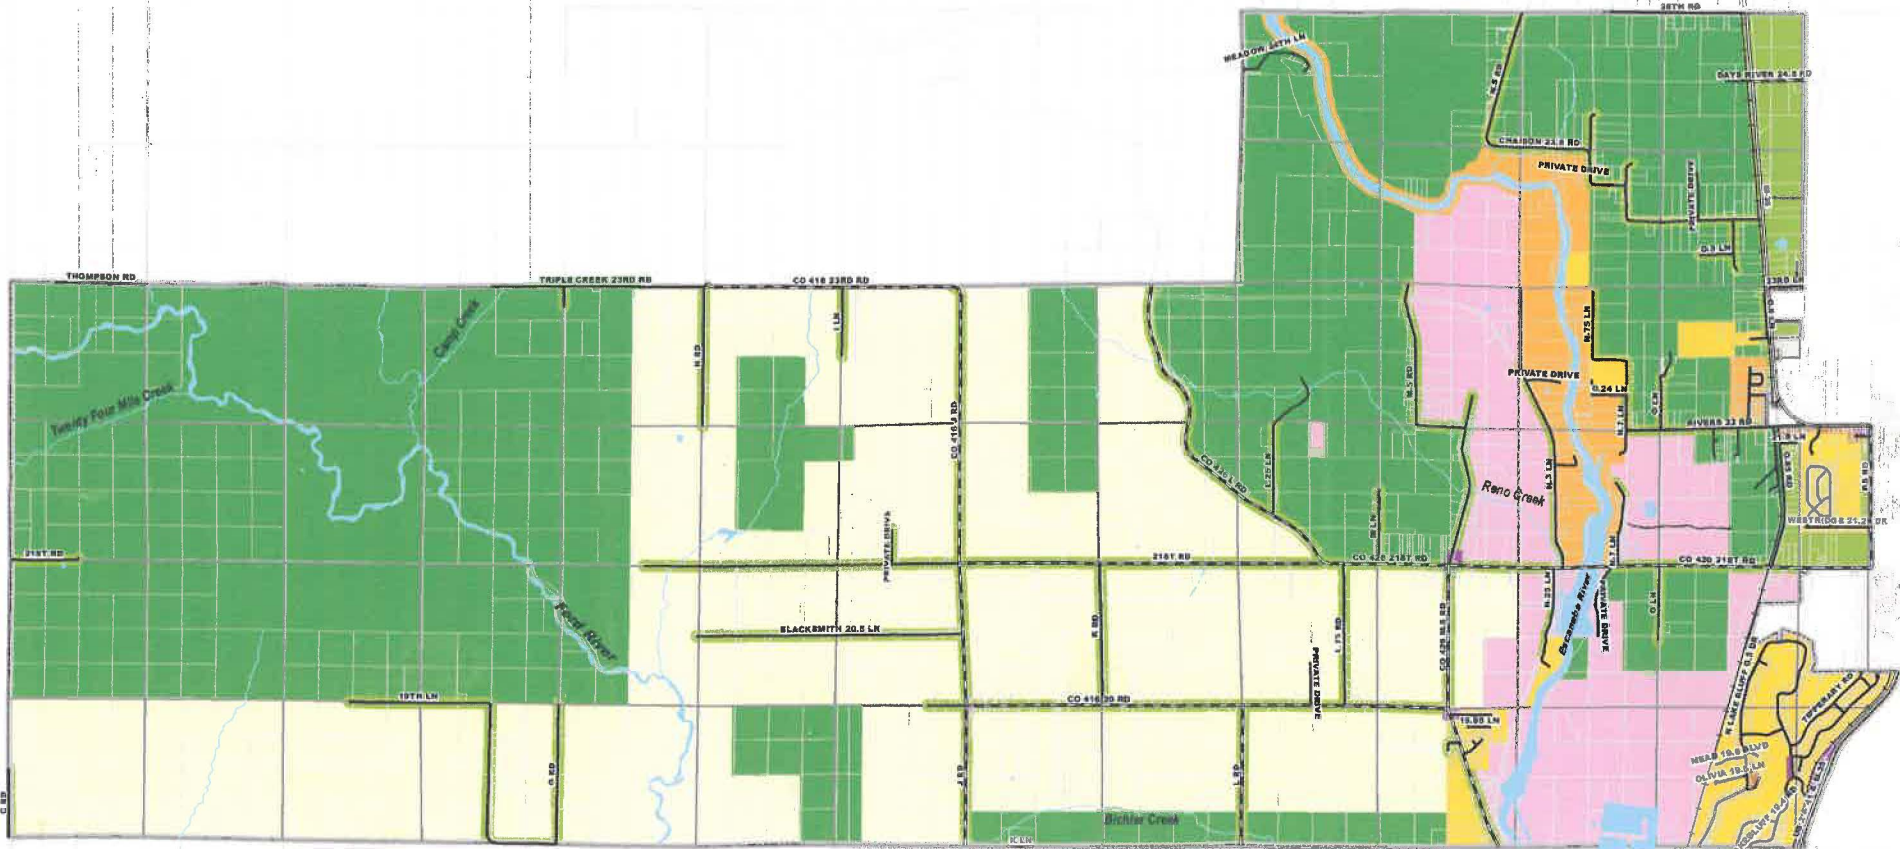

ESCANABA TOWNSHIP ZONING SECTION 901

ZONING DISTRICTS

AP	AGRICULTURAL PRODUCTION
C-1	COMMERCIAL ONE
C-2	COMMERCIAL TWO
C-3	COMMERCIAL THREE
I	INDUSTRIAL
R-1	RESIDENTIAL ONE
R-2	RESIDENTIAL TWO
R-3	RESIDENTIAL THREE
RP	RESOURCE PRODUCTION
RR	RURAL RESIDENTIAL
Water	WATER

Escanaba Township Zoning Map
 Adopted: October 11th 2010
 Effective: October 12th 2010

This is to certify that this is the official zoning map for the Township of Escanaba (Delta County) as adopted by the Escanaba Township Board on October 11th, 2010.

—	STATE TRUNKLINE
—	COUNTY PRIMARY
—	COUNTY LOCAL
—	LOCAL ROAD
—	RAILROAD
—	LAKES
—	RIVERS
—	SECTION LINES
—	TOWNSHIP BOUNDARY
—	DELTA COUNTY PARCELS